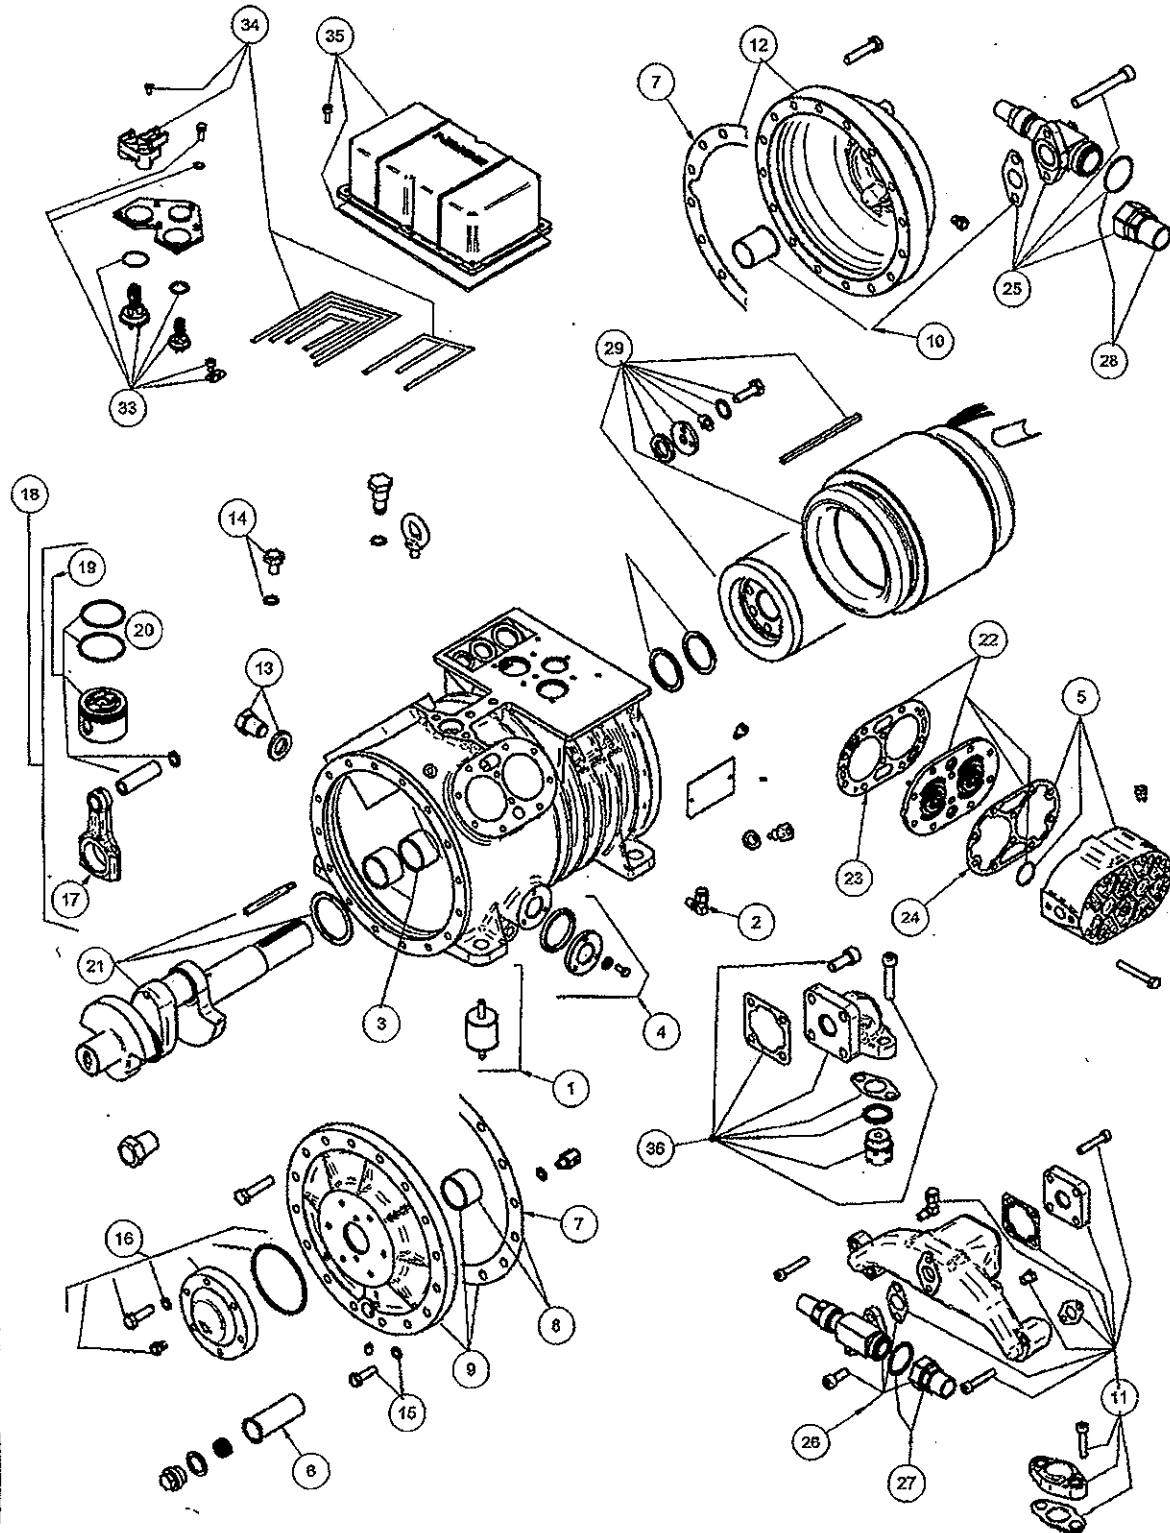

DORIN

M\Compressore M\Compressor K4P

n°
ESPK4PCOMM

Rev.

02

MCompressore
MCompressor
K4P

DORIN

Rif.	Quantità Quantity						Codice Code	Descrizione	Description
	KP750CS	KP1000CC	KP1000CS	KP1500CC	KP1500CS	KP2000CC			
1	1	1	1	1	1	1	1CC5020	Kit sospensioni completa	Vibration damper kit compl.
2	2	2	2	2	2	2	1CCE011	Presca Man. 1/4" Sae	Pressure conn. 1/4" Sae
3	1	1	1	1	1	1	1CCN039	Bronzina centrale	Main Bearing
4	1	1	1	1	1	1	1CCQ010	Spia olio completa	Oil sight glass
5	2	2	2	2	2	2	1CCS046	Testa Aria completa	Air cooled head
6	1	1	1	1	1	1	1CDA141	Filtro olio completo	Compl. oil strainer
7	2	2	2	2	2	2	1CGA035	Guarniz.cop.motore	Motor cover gasket
8	1	1	1	1	1	1	1CKB046	Bronzina Coperchio	Cover bearing
9	1	1	1	1	1	1	1CKC048	Coperchio cilindri	Cylinder cover
10	1						1CKF050	Filtro Aspirazione	Suction filter and gasket
10		1	1	1	1	1	1CKF051	Filtro Aspirazione	Suction filter and gasket
11	1	1	1	1			1CKG031	Collettore scarico	Discharge manif. compl.
11					1	1	1CKG032	Collettore scarico	Discharge manif. compl.
11					1	1	1CKG033	Collettore scarico	Discharge manif. compl.
12	1						1CKM049	Coperchio motore	Electrical motor cover
12		1	1	1	1	1	1CKM050	Coperchio motore	Electrical motor cover
13	1	1	1	1	1	1	1CKN010	Ghiera magnete+guarniz	Ring nut magnete+gasket
14	1	1	1	1	1	1	1CKP005	Tappo scarica/carica olio	Screws for Discharge service
15	1	1	1	1	1	1	1CKP011	Tappo scarica/carica olio	Screws for Discharge service
16	1	1	1	1	1	1	1LKC007	Pompa olio completa	Oil pump compl.
17	4	4	4	4			1MCB027	Biella completa	Compl. connection rod
17					4	4	1MCB046	Biella completa	Compl. connection rod
18	4	4	4	4			1MCD986	Kit Biella-Pist. completo	Connection rod/pist.compl.
18					4	4	1MCD989	Kit Biella-Pist. completo	Connection rod/pist.compl.
19	4	4	4	4			1MCE621	Pistone completo	Piston complete
19					4	4	1MCE631	Pistone completo	Piston complete
20	8	8	8	8	8	8	1MDQ191	Segmenti	Rings
21	1	1					1MKA080	Albero completo	Complete shaft
21			1	1			1MKA081	Albero completo	Complete shaft
21					1	1	1MKA082	Albero completo	Complete shaft
22	1	1					1PCB060	Piastra valvole completa	Complete valve plate
22		1		1	1	1	1PCB045	Piastra valvole completa	Complete valve plate
23	2	2	2	2	2	2	1PGA271	Guarniz. piastra-carter	Valve plate cra.gasket
24	2	2	2	2	2	2	1PGB321	Guarniz. Testa-piastra	Air head valve plate
25	1						1RKA049	Rubinetto Aspiraz.	Suction service valve
25		1	1	1	1	1	1RKA050	Rubinetto Aspiraz.	Suction service valve
26	1						1RKC045	Rubinetto Compress.	Discharge service valve
26		1	1	1	1	1	1RKC046	Rubinetto Compress.	Discharge service valve